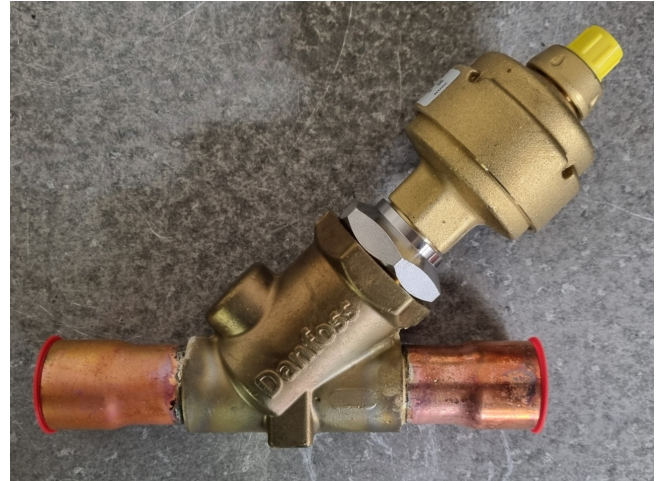

Danfoss 034G2850

Specifications

Brand	Danfoss
Type	034G2850
Remarks	280x200x110 mm (LxWxH)

Description

Used Danfoss 034G2850

New Danfoss electric regulating valve KVS 42 034G2850. Dimensions: 28x28 mm